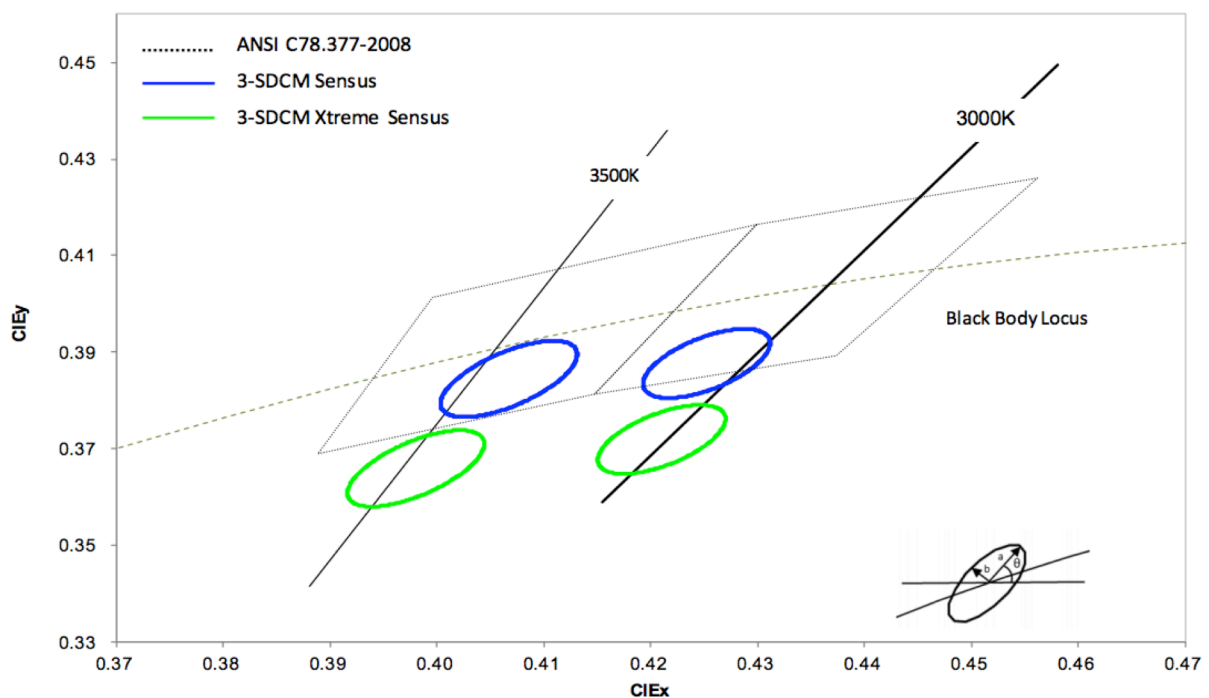

## RETAIL • HOSPITALITY • CMH REPLACEMENT

Luminus Sensus and Xtreme Sensus chromaticity are below the black body locus (BBL) and offer increased color gamut to make whites crisper and to render more vivid and saturated colors. Engineered with retail and hospitality applications in mind, the 3000K – 3500K 80/90 CRI Sensus products are perfect for spot and track fixtures, and as CMH and halogen replacements.

### FEATURES & BENEFITS

- LES sizes ranging from 6.3 mm to 22 mm
- Lumen range from <300 lm to over 24,000 lm
- 3000K and 3500K nominal CCT
- 80 CRI and 90 CRI options
- Specified and 100% factory tested at  $T_j=85^\circ\text{C}$
- 3 SDCM binning standard
- Targeted below the black body locus for crisper whites and more vivid colors
- Fully qualified LM-80 test data and TM21 lifetime results.
- Ideal replacement for CMH and halogen lamps

## SENSUS and XTREME SENSUS COB PORTFOLIO\*

Product Image	Product Family	Light Emitting Surface (mm)	Substrate Size (mm)	Power Range (W)	Flux @ 3000K, 90 CRI
	CXM-6	6.3	13.5 * 13.5	5 - 17.1	700 - 1800
	CIM-9 CLM-9	9.8	13.5 * 13.5	6.1 - 29.4 8.3 - 34.4	800 - 2700 1100 - 3300
	CXM-9	9.6	13.5 * 13.5 (AC) 15 * 15 (AA)	12.1 - 41.9	1600 - 4300
	CXM-11	11.6	19 * 19	15.1 ~ 49.	2000 - 5100
	CIM-14 CLM-14 CXM-14 CGM-14	14.5	19 * 19	15.3 - 50.1 16.6 - 68.7 24.1 - 75.6 30.4 - 86.3	2100 - 5300 2300 - 6900 3300 - 8100 4000 - 9200
	CXM-18	17.5	21.5 * 21.5	26.8 - 93.8	3700 - 10000
	CIM-22 CLM-22 CXM-22 CGM-22	22	28 * 28	33.2 - 112.5 32.5 - 131.5 52.3 - 198.7 81.1 - 225.7	4600 - 12100 5000 - 14200 7300 - 20700 10800 - 24700